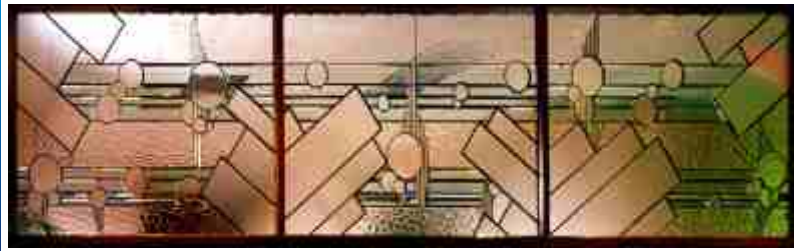

CAN BE APPLIED ANYWHERE...

The NEW Architects Overlay is available with a high power adhesive backing, ready for application, 55mtr in length and in 4mm, 6mm, 9mm and 12mm widths.

Duralead Multyfilm
 Wilton Road, Humberston
 North East Lincolnshire, DN36 4AW
 England
 Tel: 44-1472- 811123
 Fax: 44-1472- 811124

100% LEAD FREE

A FREE SAMPLE CAN BE OBTAINED BY CALLING 01472-811123

APPLIED IN EXACTLY THE SAME WAY AS REGULAR LEAD STRIP OR LEAD OVERLAY

Introducing the NEW ARCHITECTS TIN ZINC OVERLAY. Many countries throughout the world are making life very difficult to benefit from the beauty of decorative coloured glass. Stringent regulations are preventing designers and architects from introducing many wonderful works of art into today's building developments. Hopefully 2006 will bring a smile to the faces of these people. If an elegant stained glass window is something that is missing from your workplace or home, due to your health and safety concerns, now you have the green light. There has always been a need for this kind of product, but to replicate the durability of lead itself, is almost impossible. Increasing demands have brought a new product to the table in the form of a special TIN ZINC formula that is 100% LEAD FREE and can be used in exactly the same way as regular overlay lead strip. Leading Architects in many countries are now demanding the use of this product in areas where normally regular lead would have been used. Visually, the product will seem very similar to regular lead strip, but the new Architects overlay is a product in its own right. It will not oxidize, it will not discolour, and its flexibility is almost the same as lead itself. Using the Architects Overlay you will be able to carry out installations in almost any area or place imaginable, including hospitals, schools, children's rooms, shower doors and areas you wish to see that elegant decorative glass window.