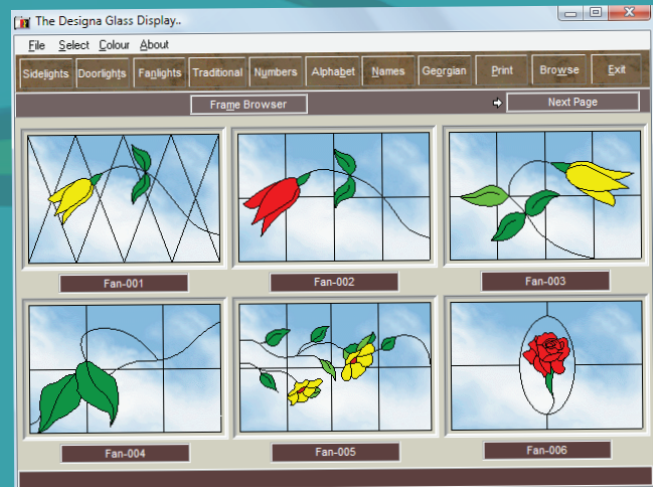

Packed with

- *fanlights*
- *door designs*
- *side panels*
- *letters & numbers*
- *grids*

...and much more

No training needed, just switch on and follow the simple menu.

Works on any PC

Great Demo tool, just turn it on and it automatically flips through the whole design library.

Prints our copies of any design for your customs easy viewing.